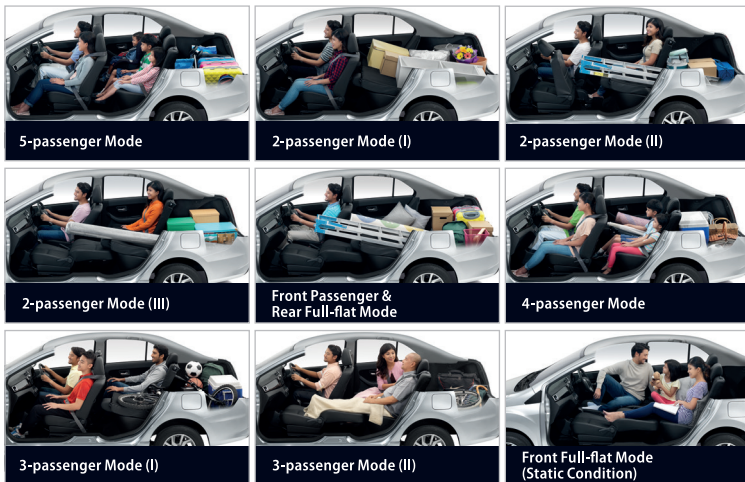

Multipurpose Compartment
Handphone Slot & USB Port** (Rear Console)
Luggage Net
Under-luggage Compartment

FLEXIBLE SEATING ARRANGEMENTS 8+1 SEATING CONFIGURATIONS

5-passenger Mode
2-passenger Mode (I)
2-passenger Mode (II)
2-passenger Mode (III)
Front Passenger & Rear Full-flat Mode
4-passenger Mode
3-passenger Mode (I)
3-passenger Mode (II)
Front Full-flat Mode (Static Condition)