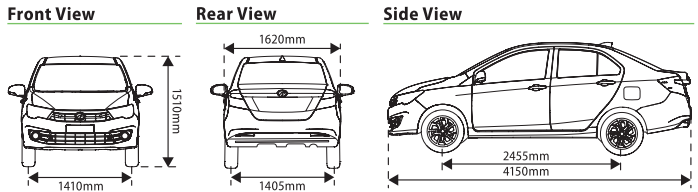

DIMENSIONS

COLOURS

Eco-friendly water-based paint provides a better finish.